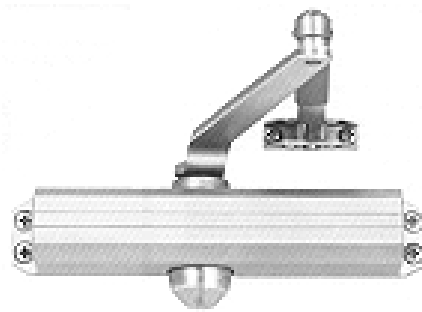

**Door Closers**

**YALE - 50 SERIES**

- Non-Handed
- Tri-packed (regular, parallel & top jamb arm installations)
- Rack & Pinion Design
- Cast Aluminum Body
- 180° Door Swing Capability
- Available Delayed-Action Pressure Relief Valve (in lieu of standard backcheck intensity valve)