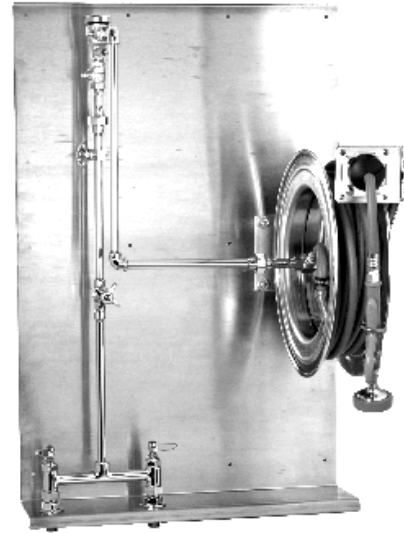

Pre-Rinse Units

STAINLESS STEEL HOSE REEL WITH BACKPLATE

- All-In-One Ready To Install Complete Hose Reel Assembly
- Open Hose Reel w/Blue Spray Valve (TS210305SV)
- Anti-siphon/Anti-spill Vacuum Breaker
- Shut-off Control Valve
- Deck Mounted Base Faucet (TS210712F)
- Stainless Steel Backplate

Part#	description	finish
TS210300F	complete assembly	CP

WALL MOUNT PRE-RINSE UNIT

- 8" Centers
- 12" Wall Bracket Included
- 1/2" FIP Inlet
- Heavy Duty Brass Construction
- Integral Spring Check Valve To Prevent Cross Flow Of Hot Water

Part#	description	finish
210400	wall mount pre-rinse	CP

DECK MOUNT PRE-RINSE UNIT

- Single Hole - 4" Centers
- 12" Wall Bracket Included
- 1/4" MPT Or 1/2" MPT Inlet
- Heavy Duty Brass Construction
- Integral Spring Check Valve To Prevent Cross Flow Of Hot Water