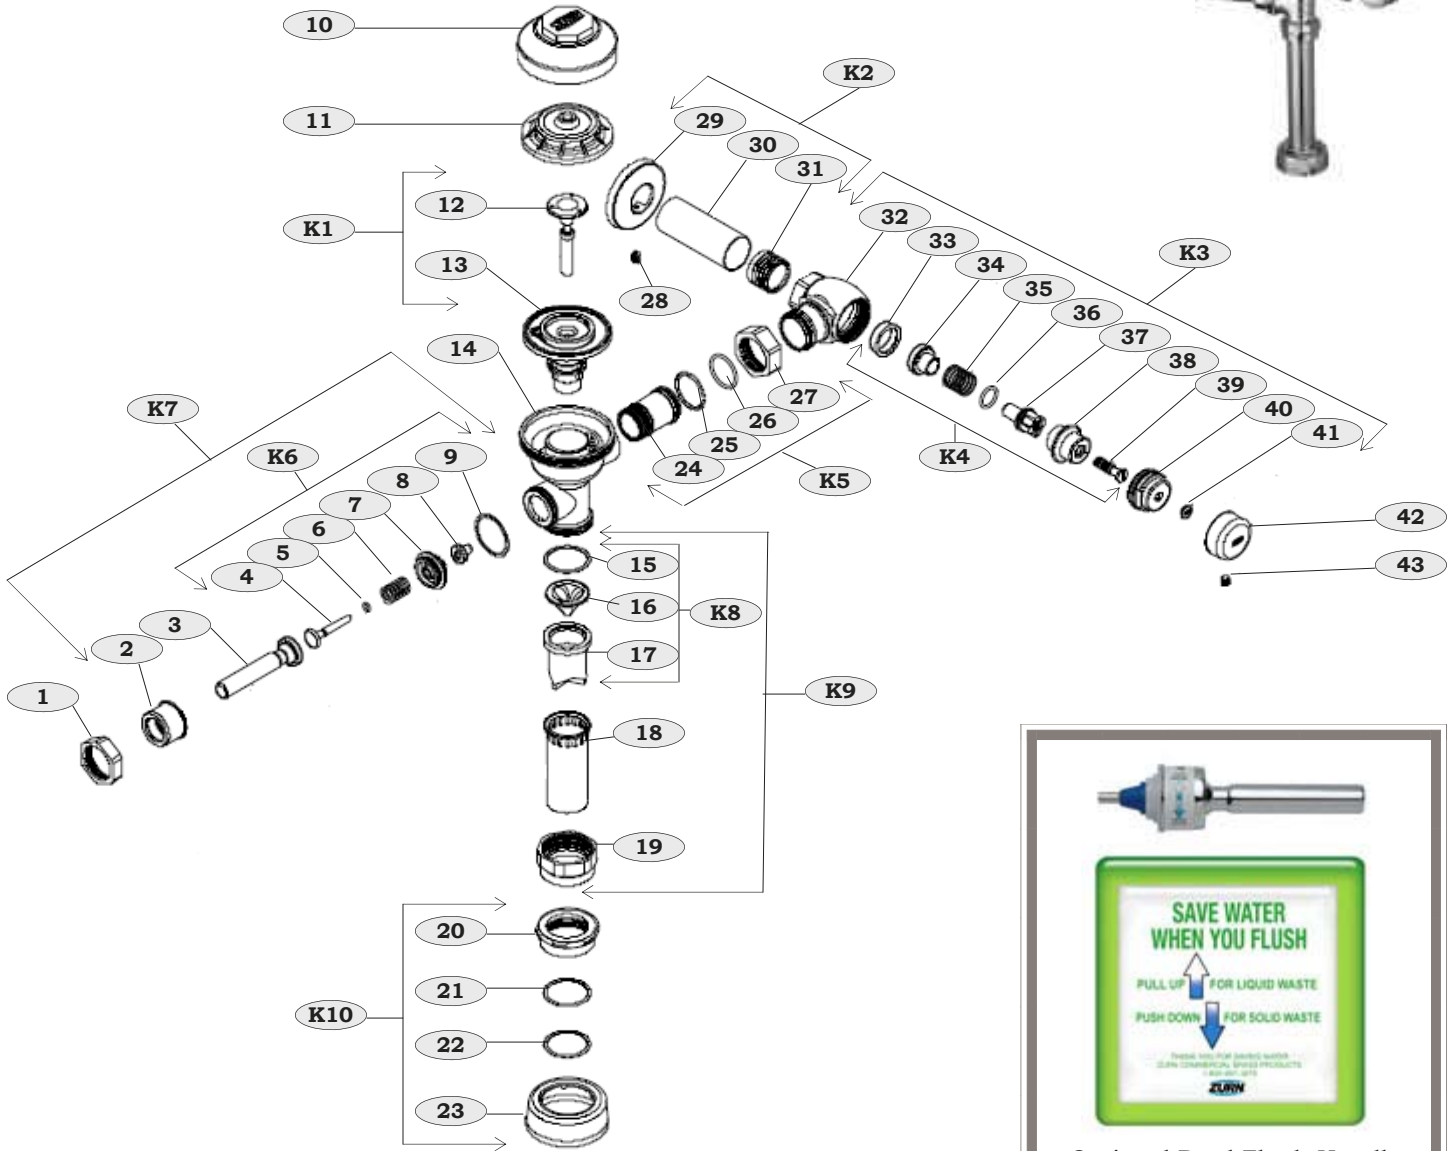

AquaVantage AV Flush Valve

ZAV6000 Series

- With Chemical & Clog-Resistant, Triple Filter Diaphragm
- Exposed Flush Valve With Top Spud Connection
- ADA Compliant
- Non-Hold Open/No Leak Handle
- **See Next Page For Parts List & Kits**

SAVE WATER WHEN YOU FLUSH

PULL UP ↑ FOR LIQUID WASTE

PUSH DOWN ↓ FOR SOLID WASTE

PLEASE DON'T POUR SAVED WATER
CLEAN COMMERCIAL SPACE PRODUCTS
FOR 100% 100%

ZURN

- Optional Dual Flush Handle For Water Closets & Urinals
- *down actuation for full flush
- *up actuation for 30% flush
- Easily Retro-fits To Existing Valves
- Comes With Instructional Wall Sticker

Part # Z399DFH