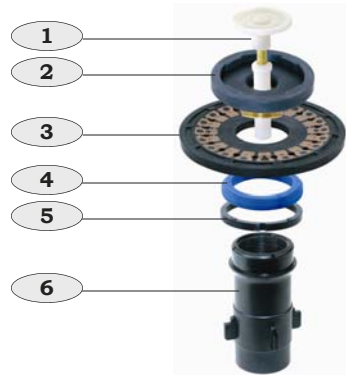

Toilet Installation & Repair Parts

**SLOAN REGAL
FLUSH VALVE
REPAIR PARTS**

Part#	description
170920	diaphragm repair kit (3)
170921	4.5 GPM closet repair kit (1-6)
170923	3.5 GPM closet repair kit (1-6)
170925	1.6 GPM closet repair kit (1-6)
170924	1.5 GPM urinal repair kit (1-6)
170926	1.0 GPM urinal repair kit (1-6)
170929	disc (2)

**SLOAN CROWN FLUSH VALVE
HANDLE REPAIR KIT**

- For Closets & Urinals

Part#	description
170955	handle repair kit

**SLOAN CROWN FLUSH VALVE
VACUUM BREAKER REPAIR KIT**

- For Closets & Urinals

Part#	description
170966	vacuum breaker repair kit