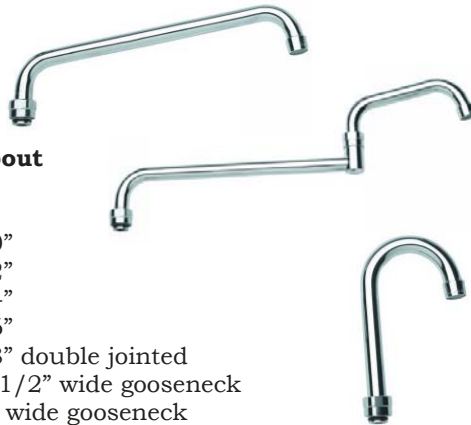

Replacement Spouts

COMMERCIAL REPLACEMENT SPOUTS

- Fits Krowne, T&S & Encore

Part#	spout
21B0080	6"
21B0081	8"
21B0082	10"
21B0083	12"
21B0084	14"
21B0085	16"
21B0086	18" double jointed
21B0087	3-1/2" wide gooseneck
21B0088	6" wide gooseneck
21B0089	8-1/2" wide gooseneck

COMMERCIAL SPOUT EXTENSION

- Fits Krowne, T&S & Encore

Part#	spout
21B0090	6"
21B0093	12"

EZ-FLO COMMERCIAL REPLACEMENT SPOUT

- Fits EZ-Flo & T&S
- H/D Brass Construction
- Polished Chrome Finish
- Double O-ring Swivel Spout

Part#	spout
21B0108	8"
21B0110	10"
21B0112	12"
21B0114	14"

EZ-FLO COMMERCIAL REPLACEMENT DOUBLE SWING SPOUT

- Fits EZ-Flo & T&S
- H/D Brass Construction
- Polished Chrome Finish
- Double O-ring Swivel Spout

Part#	spout
21B0118	18" double jointed

EZ-FLO CAST BRASS SPOUT

- 8" Chrome Plated Brass
- Includes Aerator
- Fits EZ-Flo - Two Handle Kitchen Deck Faucets

Part#	spout
21B0120	8"

Replacement Spouts

EZ-FLO "D" TYPE BRASS SPOUT