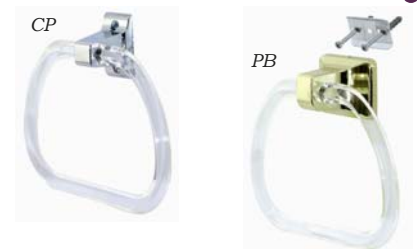

Part#	description	finish
190676	36"	white

**ADJUSTABLE TOWEL BAR END
CAPS**

- Spring Loaded
- Fits 5/8" or 3/4" Brackets

Part#	description	finish
190687	plastic w/steel spring	N/A

Bathroom Accessories

ROBE HOOK

- Surface Mount
- Concealed Screw

Part#	description	finish
190690	single hook	CP
190691	double hook	CP
190695	double hook	PB

SOAP DISH

- Surface Mount

Part#	description	finish
190700	exposed screw	CP
190701	concealed screw	CP

RECESSED SOAP DISH & GRAB BAR

- Metal
- 4-1/2" x 5-1/4" R.I.

Part#	description	finish
190711	rec.grab bar/soap dish	CP
190713	rep. plastic soap dish	N/A

**TOOTHBRUSH/
TUMBLER
HOLDER**

- Surface Mount

Part#	description	finish
190720	exposed screw	CP
190722	concealed screw	CP

TOWEL RING

- Surface Mount
- Metal
- Clear Lucite Ring

Part#	description	finish
190730	exposed screw	CP
190733	concealed screw	CP
190736	concealed screw	PB